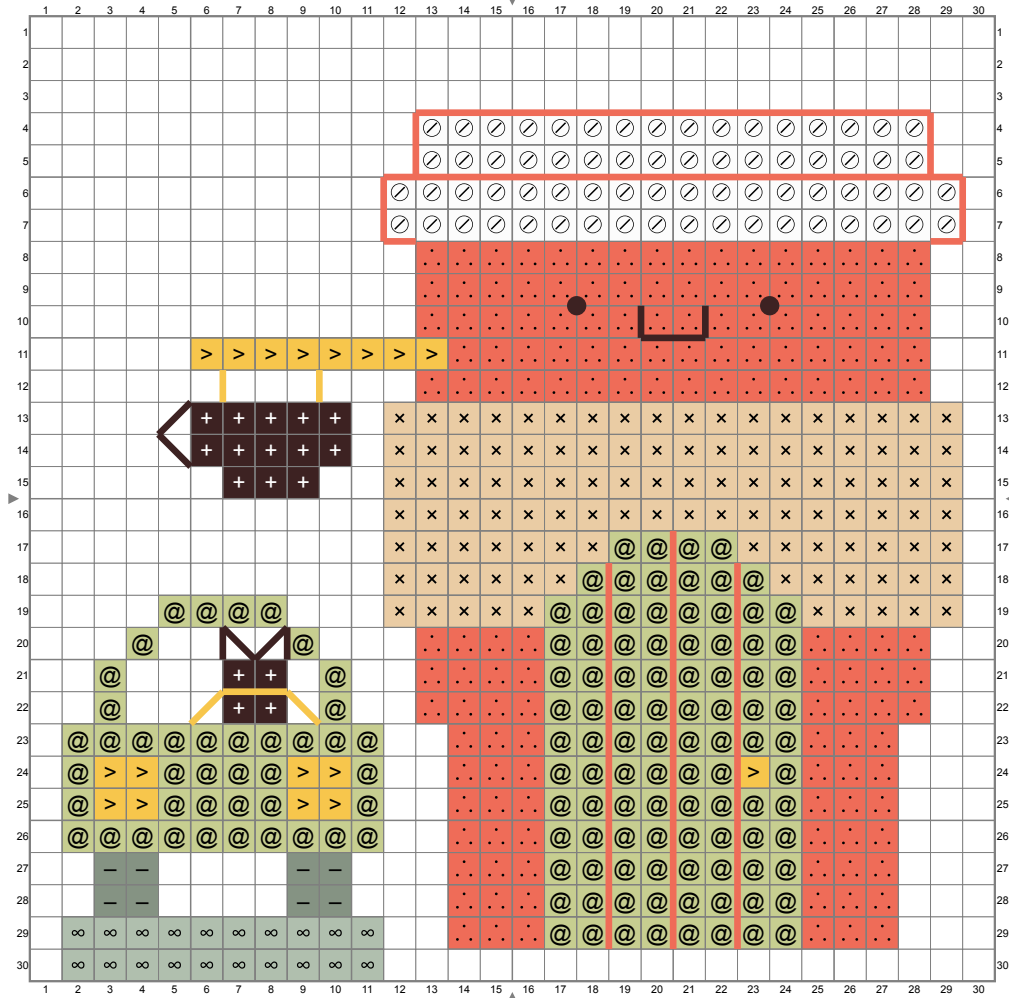

Count Size: 30 x 30 Finished Size: 2.14 x 2.14 (inch)

838 (DMC)	646 (DMC)	647 (DMC)	738 (DMC)	351 (DMC)
472 (DMC)	743 (DMC)	BLANC (DMC)		