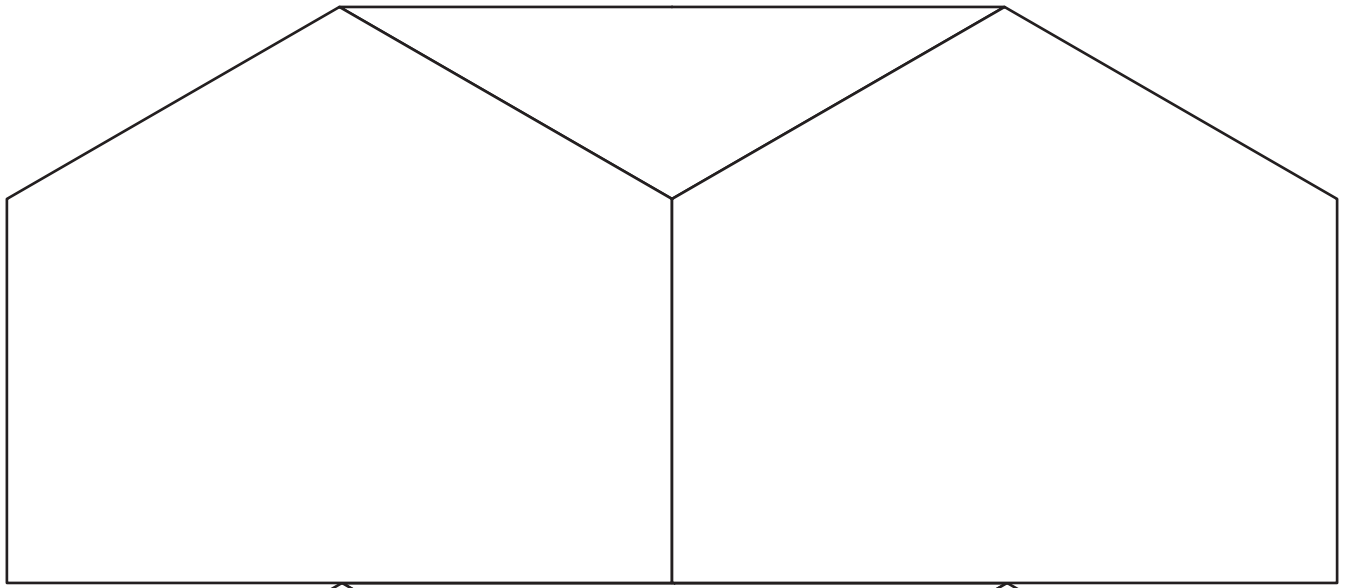

Approximate finished mini quilt: 14 x 17 inches

| | |
|--|--|
| | |
| | |
| | |
| | |